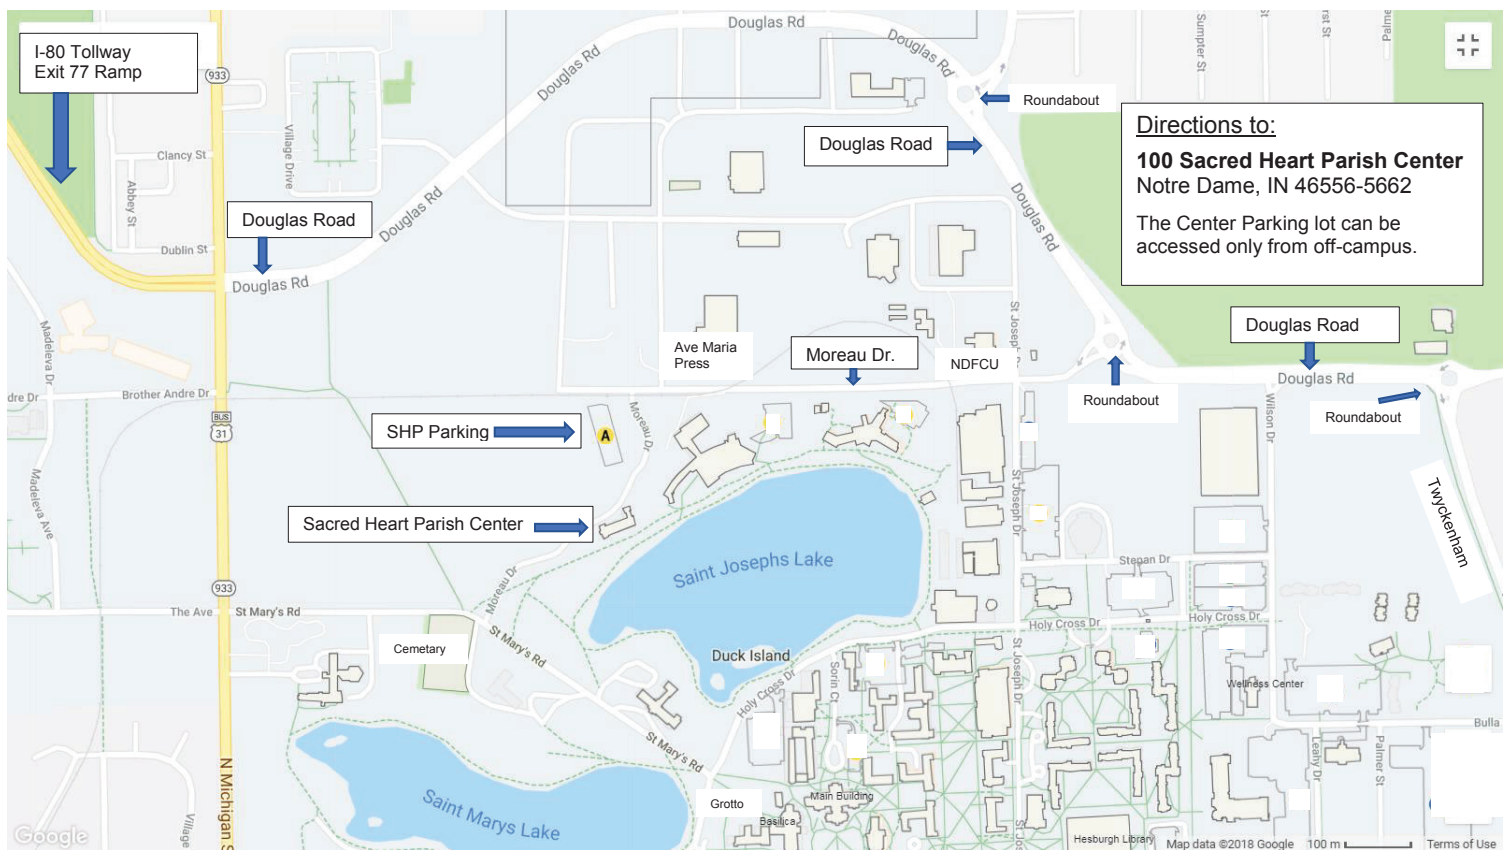

## COMING FROM I-80 TOLLROAD

Exit 77 ramp ends at intersection of N. Michigan St. and Douglas. From center lane, continue straight onto Douglas Road. Keep to the right, past two roundabouts. At traffic light, continue straight onto Moreau Drive. Sacred Heart Parish Center lot is on the left before the deadend.

## COMING FROM THE SOUTH

Drive north on Michigan St (also called SR933, Bus31 or Dixie Hwy) past Notre Dame on right. Turn right onto Douglas Road. Keep to the right, past two roundabouts. At traffic light, continue straight onto Moreau Drive. Sacred Heart Parish Center lot is on the left before the deadend.

## COMING FROM THE NORTH

Drive south on Michigan St. (also called SR933, Bus31 or Dixie Hwy). Before Notre Dame campus, turn left onto Douglas Road. Keep to the right, past two roundabouts. At traffic light, continue straight onto Moreau Drive. Sacred Heart Parish Center lot is on the left before the deadend.

## COMING FROM THE EAST

Take Douglas Road west. Stay to the right past roundabout at Twyckenham. Stay to the left at the next roundabout. At traffic light, continue straight onto Moreau Drive. Sacred Heart Parish Center lot is on the left before the deadend.